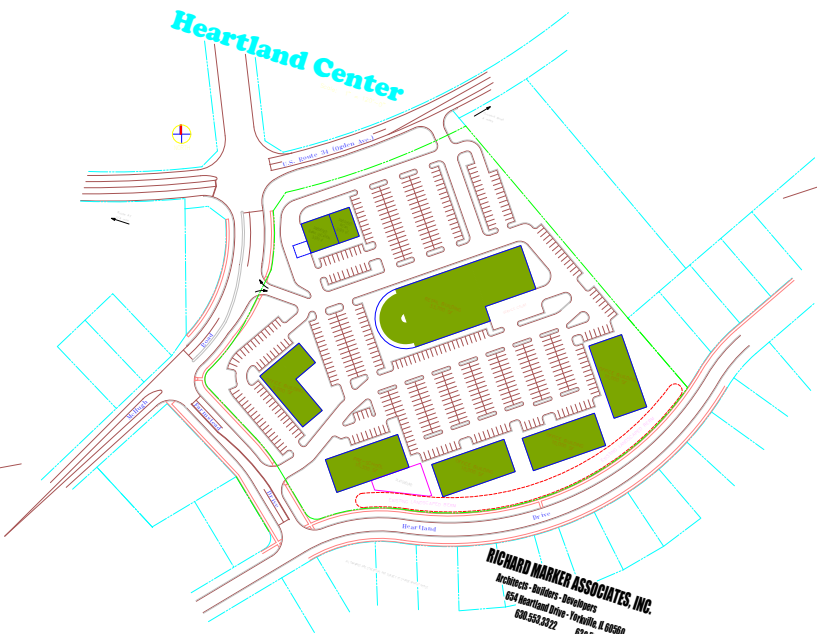

Heartland Center

RICHARD MARKER ASSOCIATES, INC.
Architects - Builders - Developers
654 Heartland Drive - Knoxville, TN 37910
615.523.2222 615.523.5706